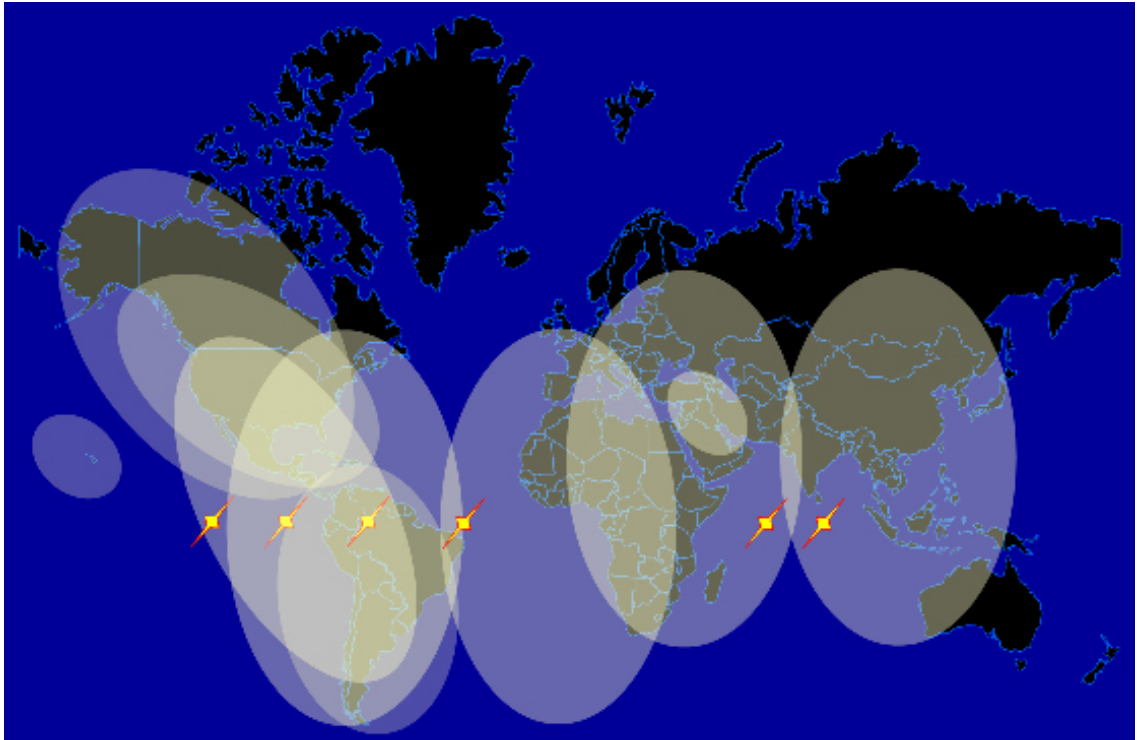

## About Our Network

### Coverage

As at August 2005, our coverage is approximately as shown on the illustration below. The more heavily shaded areas simply show coverage from more than one satellite. Additional options are being developed to give even fuller coverage in the near future. *Please contact us for details of exact coverage at your location.*

*One of the NOCs in the USA*

*One of the teleports in the USA*

*32 meter antennas at one of the European teleports.*

---

For more information about DRASTIC see [www.drasticom.org](http://www.drasticom.org) or email us at [info@drasticom.org](mailto:info@drasticom.org)